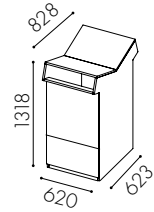

Fakta

Material: 19 mm MDF in standard white lacquer. Available in other colours
Container volume: Base modules available in 140 and 190 l
Bin size: 10–190 l
Gap size: 582 x 162 mm
Door hanging: Left hung
Handle: Standard push-open
Adjustable feet are standard
Labels: Cut-out decal in vinyl plastic, sheet metal, and adhesive decal according to Nordic standards
© Registered design

Hungry
Hungry 140 I, from the left; W1012 lacquered in 2000-N, W1011 in 1500-N,
W1016 in 2000-N, W1016 in 4000-N, W1013 in 6000-N

Hungry 140 l

W1011

1 door for roll container
140 liter*

W1012

Door at the top for 90 l bin
and drawer beneath**

W1013

1 door for roll container
140 liter*

W1014

Door at the top for 90 l bin
and drawer beneath**

Hungry 190 l

W1021

1 door for roll container
190 liter*

W1022

Door at the top for 90 l bin
and drawer beneath**

W1023

1 door for roll container
190 liter*

W1024

Door at the top for 90 l bin
and drawer beneath**

W1015

2-drawer module **

W1016