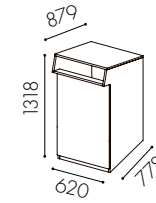

Fakta

Material: 19 mm MDF in standard white lacquer. Available in other colours
Container volume: Base modules available in 140 and 190 l
Bin size: 10–190 l
Gap size: 582 x 162 mm
Door hanging: Left hung
Handle: Standard push-open
Adjustable feet are standard
Labels: Cut-out decal in vinyl plastic, sheet metal, and adhesive decal according to Nordic standards
© Registered design

Hungry
Hungry 140 I, from the left; W1012 lacquered in 2000-N, W1011 in 1500-N,
W1016 in 2000-N, W1016 in 4000-N, W1013 in 6000-N

Hungry 140 l

W1011

1 door for roll container
140 liter*

W1012

Door at the top for 90 l bin
and drawer beneath**

W1013

1 door for roll container
140 liter*

W1014

Door at the top for 90 l bin
and drawer beneath**

Hungry 190 l

W1021

1 door for roll container
190 liter*

W1022

Door at the top for 90 l bin
and drawer beneath**

W1023

1 door for roll container
190 liter*

W1024

Door at the top for 90 l bin
and drawer beneath**

W1015

2-drawer module **

W1016