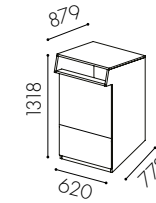

Fakta

Material: 19 mm MDF in standard white lacquer. Available in other colours
Container volume: Base modules available in 140 and 190 l
Bin size: 10–190 l
Gap size: 582 x 162 mm
Door hanging: Left hung
Handle: Standard push-open
Adjustable feet are standard
Labels: Cut-out decal in vinyl plastic, sheet metal, and adhesive decal according to Nordic standards
© Registered design

Hungry
Hungry 140 I, from the left; W1012 lacquered in 2000-N, W1011 in 1500-N,
W1016 in 2000-N, W1016 in 4000-N, W1013 in 6000-N

Hungry 140 l

W1011

1 door for roll container
140 liter*

W1012

Door at the top for 90 l bin
and drawer beneath**

W1013

1 door for roll container
140 liter*

W1014

Door at the top for 90 l bin
and drawer beneath**

Hungry 190 l

W1021

1 door for roll container
190 liter*

W1022

Door at the top for 90 l bin
and drawer beneath**

W1023

1 door for roll container
190 liter*

W1024

Door at the top for 90 l bin
and drawer beneath**

W1015

2-drawer module **

W1016