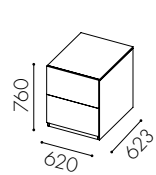

Fakta

Material: 19 mm MDF in standard white lacquer. Available in other colours
Container volume: Base modules available in 140 and 190 l
Bin size: 10–190 l
Gap size: 582 x 162 mm
Door hanging: Left hung
Handle: Standard push-open
Adjustable feet are standard
Labels: Cut-out decal in vinyl plastic, sheet metal, and adhesive decal according to Nordic standards
© Registered design

W1013

1 door for roll container
140 liter*

W1014

Door at the top for 90 l bin
and drawer beneath**

Hungry 190 l

W1021

1 door for roll container
190 liter*

W1022

Door at the top for 90 l bin
and drawer beneath**

W1023

1 door for roll container
190 liter*

W1024

Door at the top for 90 l bin
and drawer beneath**

W1015

2-drawer module **

W1016