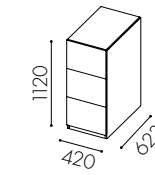

W1030

2-drawer module ***