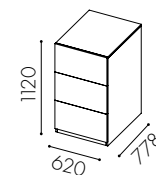

Fakta

Material: 19 mm MDF in standard white lacquer. Available in other colours
Container volume: Base modules available in 140 and 190 l
Bin size: 10–190 l
Gap size: 582 x 162 mm
Door hanging: Left hung
Handle: Standard push-open
Adjustable feet are standard
Labels: Cut-out decal in vinyl plastic, sheet metal, and adhesive decal according to Nordic standards
© Registered design

Door at the top for 90 l bin
and drawer beneath**

W1023

1 door for roll container
190 liter*

W1024

Door at the top for 90 l bin
and drawer beneath**

W1015

2-drawer module **

W1016

3-drawer module **

W1030

2-drawer module ***

W1019

3-drawer module ***

W1025

2-drawer module **

W1026