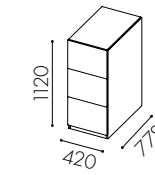

W1040

2-drawer module ***