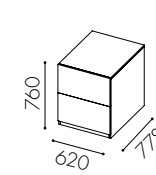

Fakta

Material: 19 mm MDF in standard white lacquer. Available in other colours
Container volume: Base modules available in 140 and 190 l
Bin size: 10–190 l
Gap size: 582 x 162 mm
Door hanging: Left hung
Handle: Standard push-open
Adjustable feet are standard
Labels: Cut-out decal in vinyl plastic, sheet metal, and adhesive decal according to Nordic standards
© Registered design

Door at the top for 90 l bin
and drawer beneath**

W1023

1 door for roll container
190 liter*

W1024

Door at the top for 90 l bin
and drawer beneath**

W1015

2-drawer module **

W1016

3-drawer module **

W1030

2-drawer module ***

W1019

3-drawer module ***

W1025

2-drawer module **

W1026