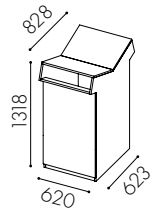

Fakta

Material: 19 mm MDF in standard white lacquer. Available in other colours
Container volume: Base modules available in 140 and 190 l
Bin size: 10–190 l
Gap size: 582 x 162 mm
Door hanging: Left hung
Handle: Standard push-open
Adjustable feet are standard
Labels: Cut-out decal in vinyl plastic, sheet metal, and adhesive decal according to Nordic standards
© Registered design

Hungry
Hungry 140 I, from the left; W1012 lacquered in 2000-N, W1011 in 1500-N,
W1016 in 2000-N, W1016 in 4000-N, W1013 in 6000-N

Hungry 140 l

W1011

1 door for roll container
140 liter*

W1012

Door at the top for 90 l bin
and drawer beneath**

W1013

1 door for roll container
140 liter*

W1014

Door at the top for 90 l bin
and drawer beneath**

Hungry 190 l

W1021

1 door for roll container
190 liter*

W1022

Door at the top for 90 l bin
and drawer beneath**

W1023

1 door for roll container
190 liter*

W1024

Door at the top for 90 l bin
and drawer beneath**

W1015

2-drawer module **

W1016