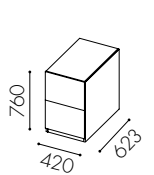

W1019

3-drawer module ***