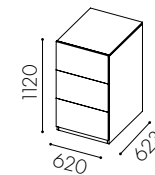

Fakta

Material: 19 mm MDF in standard white lacquer. Available in other colours
Container volume: Base modules available in 140 and 190 l
Bin size: 10–190 l
Gap size: 582 x 162 mm
Door hanging: Left hung
Handle: Standard push-open
Adjustable feet are standard
Labels: Cut-out decal in vinyl plastic, sheet metal, and adhesive decal according to Nordic standards
© Registered design

W1013

1 door for roll container
140 liter*

W1014

Door at the top for 90 l bin
and drawer beneath**

Hungry 190 l

W1021

1 door for roll container
190 liter*

W1022

Door at the top for 90 l bin
and drawer beneath**

W1023

1 door for roll container
190 liter*

W1024

Door at the top for 90 l bin
and drawer beneath**

W1015

2-drawer module **

W1016