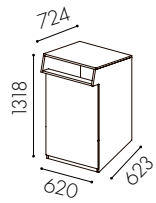

Hungry 140 l

W1011

1 door for roll container
140 liter*