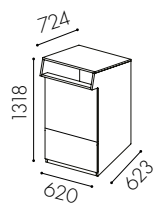

Fakta

Material: 19 mm MDF in standard white lacquer. Available in other colours
Container volume: Base modules available in 140 and 190 l
Bin size: 10–190 l
Gap size: 582 x 162 mm
Door hanging: Left hung
Handle: Standard push-open
Adjustable feet are standard
Labels: Cut-out decal in vinyl plastic, sheet metal, and adhesive decal according to Nordic standards
© Registered design

Hungry
Hungry 140 I, from the left; W1012 lacquered in 2000-N, W1011 in 1500-N,
W1016 in 2000-N, W1016 in 4000-N, W1013 in 6000-N

Hungry 140 l

W1011

1 door for roll container
140 liter*

W1012

Door at the top for 90 l bin
and drawer beneath**

W1013

1 door for roll container
140 liter*

W1014

Door at the top for 90 l bin
and drawer beneath**

Hungry 190 l

W1021

1 door for roll container
190 liter*

W1022