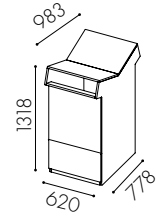

Fakta

Material: 19 mm MDF in standard white lacquer. Available in other colours
Container volume: Base modules available in 140 and 190 l
Bin size: 10–190 l
Gap size: 582 x 162 mm
Door hanging: Left hung
Handle: Standard push-open
Adjustable feet are standard
Labels: Cut-out decal in vinyl plastic, sheet metal, and adhesive decal according to Nordic standards
© Registered design

Hungry
Hungry 140 I, from the left; W1012 lacquered in 2000-N, W1011 in 1500-N,
W1016 in 2000-N, W1016 in 4000-N, W1013 in 6000-N

Hungry 140 l

W1011

1 door for roll container
140 liter*

W1012

Door at the top for 90 l bin
and drawer beneath**

W1013

1 door for roll container
140 liter*

W1014

Door at the top for 90 l bin
and drawer beneath**

Hungry 190 l

W1021

1 door for roll container
190 liter*

W1022

Door at the top for 90 l bin
and drawer beneath**

W1023

1 door for roll container
190 liter*

W1024

Door at the top for 90 l bin
and drawer beneath**

W1015

2-drawer module **

W1016