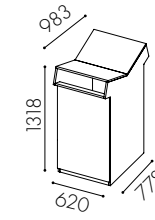

Fakta

Material: 19 mm MDF in standard white lacquer. Available in other colours
Container volume: Base modules available in 140 and 190 l
Bin size: 10–190 l
Gap size: 582 x 162 mm
Door hanging: Left hung
Handle: Standard push-open
Adjustable feet are standard
Labels: Cut-out decal in vinyl plastic, sheet metal, and adhesive decal according to Nordic standards
© Registered design

W1013

1 door for roll container
140 liter*

W1014

Door at the top for 90 l bin
and drawer beneath**

Hungry 190 l

W1021

1 door for roll container
190 liter*

W1022

Door at the top for 90 l bin
and drawer beneath**

W1023

1 door for roll container
190 liter*

W1024

Door at the top for 90 l bin
and drawer beneath**

W1015

2-drawer module **

W1016