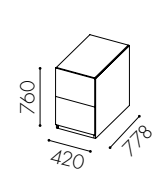

W1029

3-drawer module ***

Options for 1 door *
1. Garbage bag holder
2. Cardboard trolley

Bin options for 620 mm wide
drawer **

1. 1 pc 42 l
2. 1 pc 42 l + 2 pcs 10 l
3. 2 pcs 21 l
4. 2 pcs 21 l + 2 pcs 10 l
5. 2 pcs 19 l
6. 2 pcs 19 l + 2 pcs 10 l
7. 6 pcs 10 l
8. 2 Recycling cases 25 l

Drawer options for 420 mm wide
drawer***

1. 1 pc 21 l
2. 1 pc 21 l + 1 pc 10 l
3. 1 pc 19 l
4. 1 pc 19 l + 1 pc 10 l
5. 2 pcs 19 l
6. 1 pc 19 l + 2 pcs 10 l
7. 4 pcs 10 l
8. 1 Recycling case 25 l

Options for 1 door *
1. Garbage bag holder
2. Cardboard trolley

Bin options for 620 mm wide
drawer **

1. 1 pc 42 l
2. 1 pc 42 l + 2 pcs 10 l
3. 2 pcs 21 l
4. 2 pcs 21 l + 2 pcs 10 l
5. 2 pcs 19 l
6. 2 pcs 19 l + 2 pcs 10 l
7. 6 pcs 10 l
8. 2 Recycling cases 25 l

Drawer options for 420 mm wide
drawer***

1. 1 pc 21 l
2. 1 pc 21 l + 1 pc 10 l
3. 1 pc 19 l
4. 1 pc 19 l + 1 pc 10 l
5. 2 pcs 19 l
6. 1 pc 19 l + 2 pcs 10 l
7. 4 pcs 10 l
8. 1 Recycling case 25 l