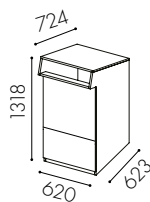

W1012

Door at the top for 90 l bin
and drawer beneath**