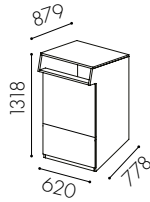

W1022

Door at the top for 90 l bin
and drawer beneath**