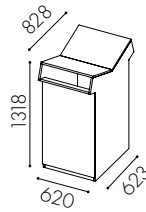

W1013

1 door for roll container
140 liter*