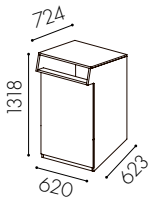

Hungry 140 l

W1011

1 door for roll container
140 liter*