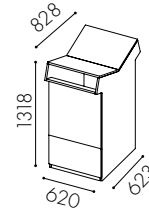

W1014

Door at the top for 90 l bin
and drawer beneath**