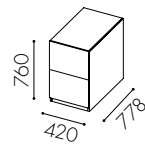

W1029

3-drawer module **