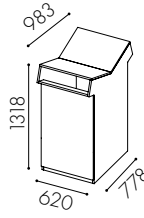

W1023

1 door for roll container
190 liter*