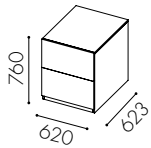

W1015

2-drawer module **