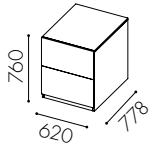

W1025

2-drawer module **